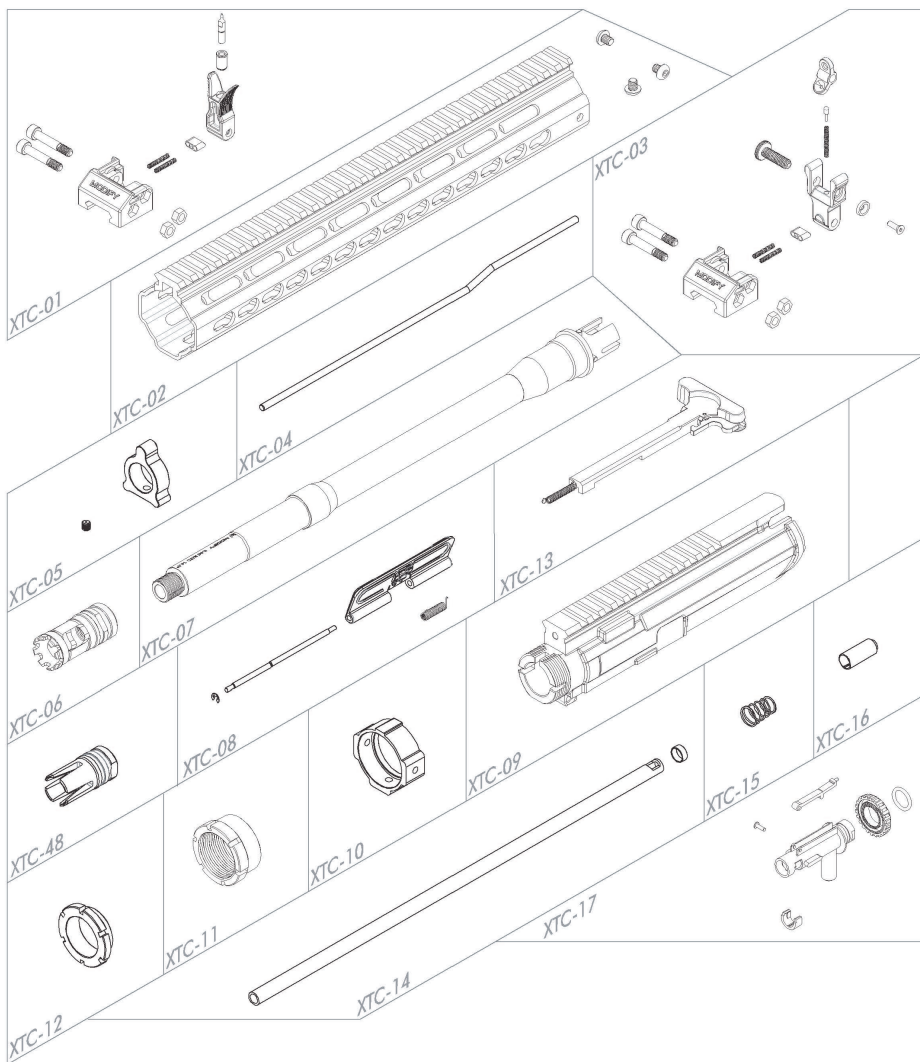

13 PARTS LIST

XTC-01	Front Sight	XTC-07	Outer Barrel	XTC-13	Charging Handle Set
XTC-02	Key Mod Rail	XTC-08	Bolt Cover	XTC-14	Inner Barrel
XTC-03	Rear Sight	XTC-09	Upper Receiver	XTC-15	Hop Up Spring
XTC-04	Gas Tube	XTC-10	Rear Base	XTC-16	Hop Up Bucking
XTC-05	Gas Block	XTC-11	Rear Lock Ring	XTC-17	Hop Up Chamber
XTC-06	Flash Suppressor	XTC-12	Barrel Nut	XTC-18	Gear Box Set
XTC-48	Flash Suppressor (Orange tip)				

13 PARTS LIST

XTC-19	Selector Lever Gear Set	XTC-26	Right Ambi Safety Selector	XTC-33	Motor
XTC-20	Spring-M110 / Spring-M80	XTC-27	Gear Box Pin	XTC-34	Magazine Housing Set
XTC-21	Swivel Sling	XTC-28	Bolt Catch	XTC-35	Magazine Body
XTC-22	Spring Guide	XTC-29	Magazine Catch Set	XTC-36	Magazine Base Plate
XTC-23	Lower Receiver	XTC-30	Take Down Pin Set (Front)	Option	
XTC-24	Take Down Pin Set (Rear)	XTC-31	Grip	XTC-37	Bhive 150-Round AEG Tracer Magazine
XTC-25	Left Ambi Safety Selector	XTC-32	Motor Base Plate	XTC-38	J-Mag 300-Round AEG Tracer Magazine

13 PARTS LIST

XTC-39	Stock Buffer Tube A	XTC-42	Crane Stock Set	XTC-45	Fuse Fixed Base
XTC-40	Buffer Tube Retainer	XTC-43	Stock Pad	XTC-46	Fuse Set
XTC-41	Stock Release Lever Set	XTC-44	Stock Buffer Tube B	XTC-47	Fuse