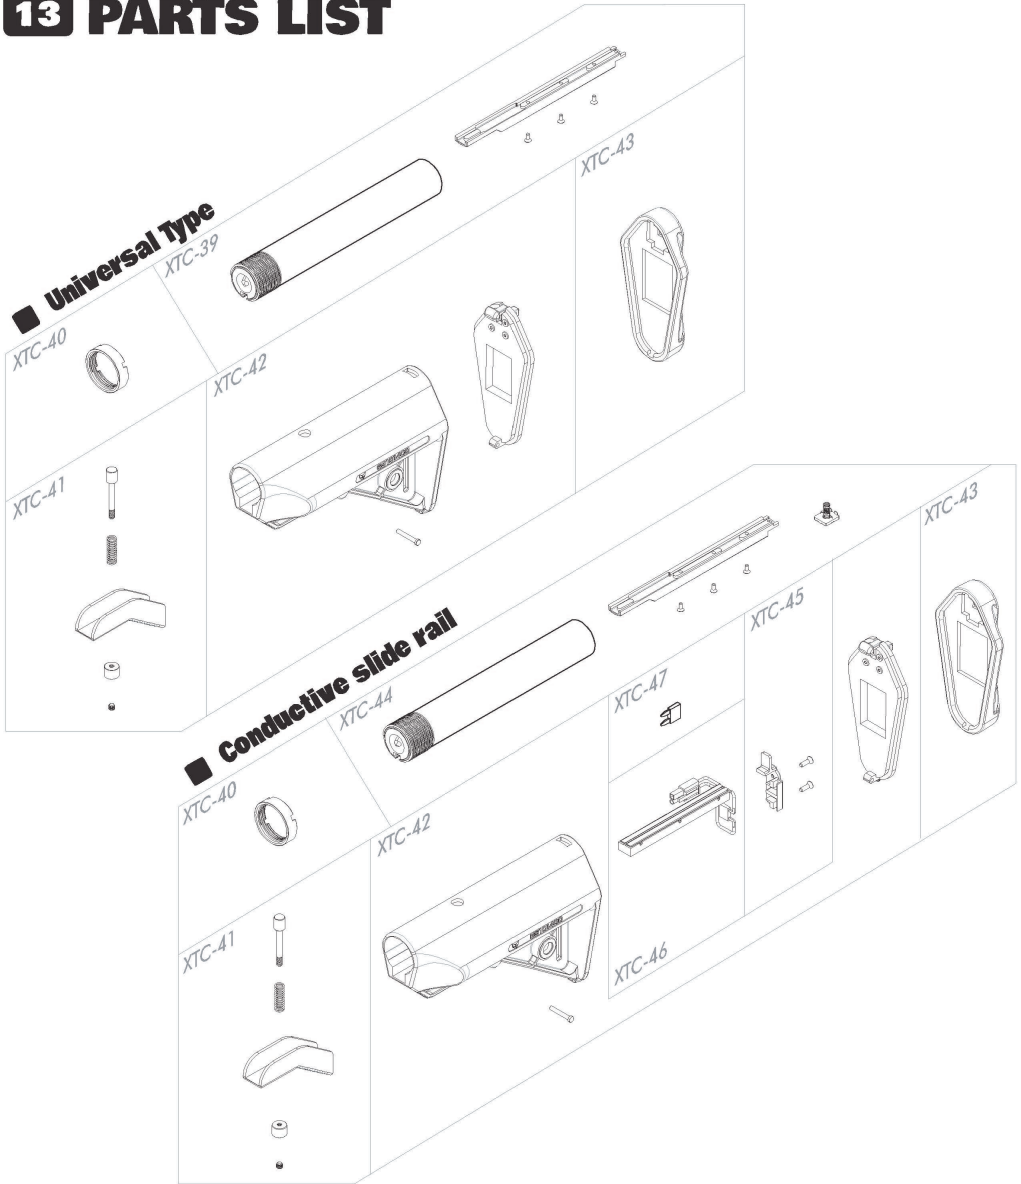

13 PARTS LIST

XTC-01	Front Sight	XTC-07	Outer Barrel	XTC-13	Charging Handle Set
XTC-02	Key Mod Rail	XTC-08	Bolt Cover	XTC-14	Inner Barrel
XTC-03	Rear Sight	XTC-09	Upper Receiver	XTC-15	Hop Up Spring
XTC-04	Gas Tube	XTC-10	Rear Base	XTC-16	Hop Up Bucking
XTC-05	Gas Block	XTC-11	Rear Lock Ring	XTC-17	Hop Up Chamber
XTC-06	Flash Suppressor	XTC-12	Barrel Nut	XTC-18	Gear Box Set
XTC-48	Flash Suppressor (Orange tip)				

13 PARTS LIST

XTC-19	Selector Lever Gear Set	XTC-26	Right Ambi Safety Selector	XTC-33	Motor
XTC-20	Spring-M110 / Spring-M80	XTC-27	Gear Box Pin	XTC-34	Magazine Housing Set
XTC-21	Swivel Sling	XTC-28	Bolt Catch	XTC-35	Magazine Body
XTC-22	Spring Guide	XTC-29	Magazine Catch Set	XTC-36	Magazine Base Plate
XTC-23	Lower Receiver	XTC-30	Take Down Pin Set (Front)	Option	
XTC-24	Take Down Pin Set (Rear)	XTC-31	Grip	XTC-37	Bhive 150-Round AEG Tracer Magazine
XTC-25	Left Ambi Safety Selector	XTC-32	Motor Base Plate	XTC-38	J-Mag 300-Round AEG Tracer Magazine

13 PARTS LIST

XTC-39	Stock Buffer Tube A	XTC-42	Crane Stock Set	XTC-45	Fuse Fixed Base
XTC-40	Buffer Tube Retainer	XTC-43	Stock Pad	XTC-46	Fuse Set
XTC-41	Stock Release Lever Set	XTC-44	Stock Buffer Tube B	XTC-47	Fuse