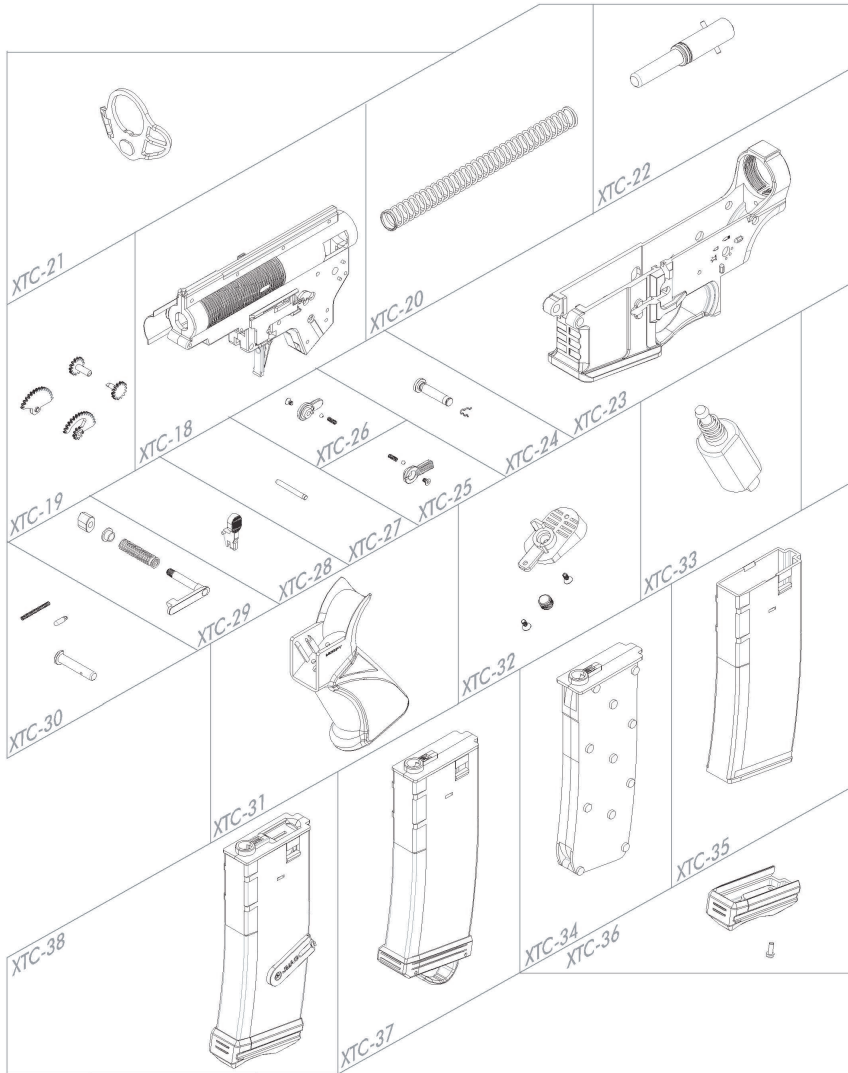

13 PARTS LIST

XTC-01	Front Sight	XTC-07	Outer Barrel	XTC-13	Charging Handle Set
XTC-02	Key Mod Rail	XTC-08	Bolt Cover	XTC-14	Inner Barrel
XTC-03	Rear Sight	XTC-09	Upper Receiver	XTC-15	Hop Up Spring
XTC-04	Gas Tube	XTC-10	Rear Base	XTC-16	Hop Up Bucking
XTC-05	Gas Block	XTC-11	Rear Lock Ring	XTC-17	Hop Up Chamber
XTC-06	Flash Suppressor	XTC-12	Barrel Nut	XTC-18	Gear Box Set
XTC-48	Flash Suppressor (Orange tip)				

13 PARTS LIST

XTC-19	Selector Lever Gear Set	XTC-26	Right Ambi Safety Selector	XTC-33	Motor
XTC-20	Spring-M110 / Spring-M80	XTC-27	Gear Box Pin	XTC-34	Magazine Housing Set
XTC-21	Swivel Sling	XTC-28	Bolt Catch	XTC-35	Magazine Body
XTC-22	Spring Guide	XTC-29	Magazine Catch Set	XTC-36	Magazine Base Plate
XTC-23	Lower Receiver	XTC-30	Take Down Pin Set (Front)	Option	
XTC-24	Take Down Pin Set (Rear)	XTC-31	Grip	XTC-37	Bhive 150-Round AEG Tracer Magazine
XTC-25	Left Ambi Safety Selector	XTC-32	Motor Base Plate	XTC-38	J-Mag 300-Round AEG Tracer Magazine

13 PARTS LIST

XTC-39	Stock Buffer Tube A	XTC-42	Crane Stock Set	XTC-45	Fuse Fixed Base
XTC-40	Buffer Tube Retainer	XTC-43	Stock Pad	XTC-46	Fuse Set
XTC-41	Stock Release Lever Set	XTC-44	Stock Buffer Tube B	XTC-47	Fuse